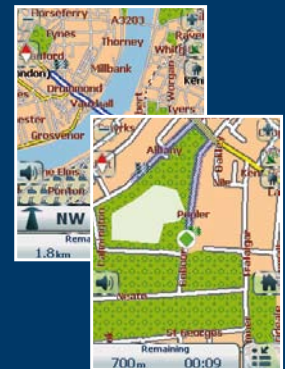

Additionally, Destinator 7 includes the most current maps, traffic information and improved voice guidance, including clear street name announcements (through text to speech technology).

Destinator 7 – beyond getting there.

Sample image

Beyond Getting There

Destinator[®] 7

FAST

SMART

FRIENDLY

INTERACTIVE

REAL MOBILITY!

FAST

- Route (re)calculation within seconds
- New appealing user interface with 2D and enhanced 3D views
- QuickNav button for travel to a predetermined address
- Address input via a full-size keyboard optimized for finger input
- Storing of any location one click away
- Cross-border navigation without switching maps